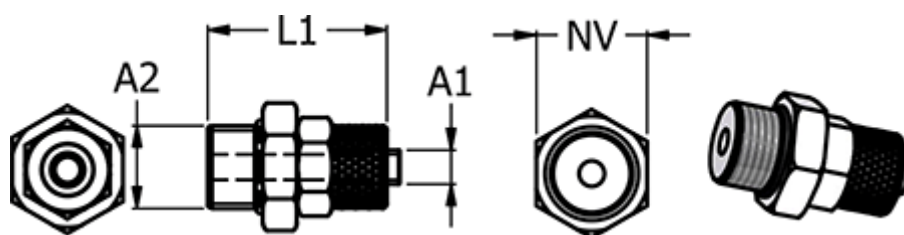

Article number: 586111146

Description: Push-on fitting 11.1014-6, metal $\text{Ø}6/4\text{-G } 1/4\text{'}$
Straight connector

Measures

Hose Diameter A2	= 6/4
L1	= 27
NV	= 16
Thread A2	= G 1/4"